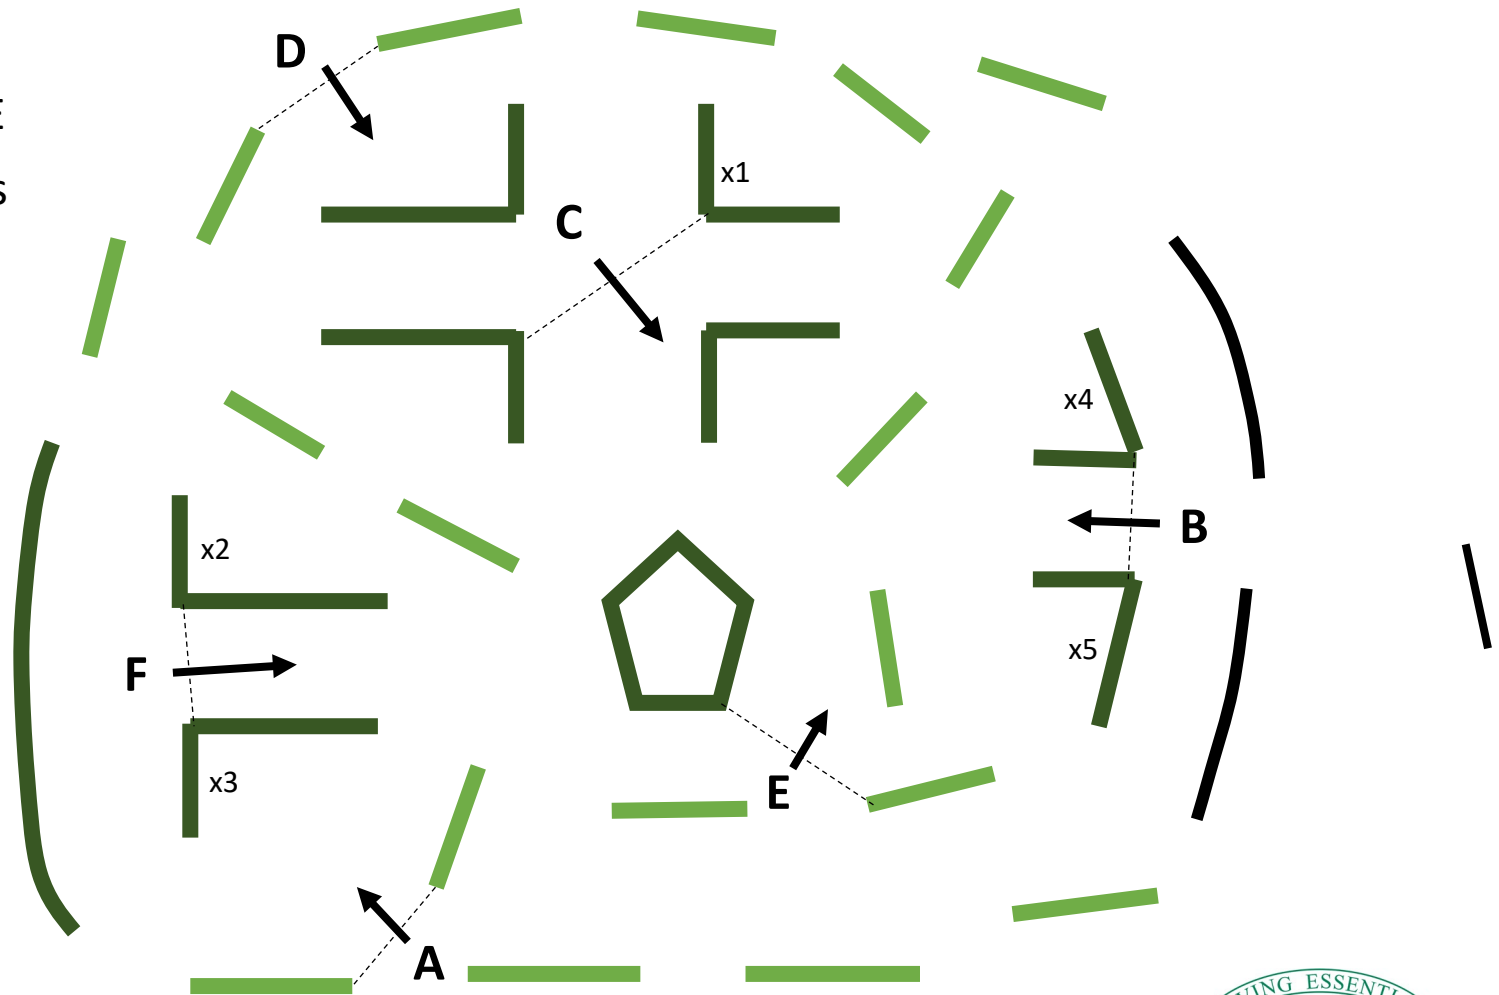

Advanced A-F
Intermediate A-E
X- 5 knock-downs

GLINKOWSKI
since 1956