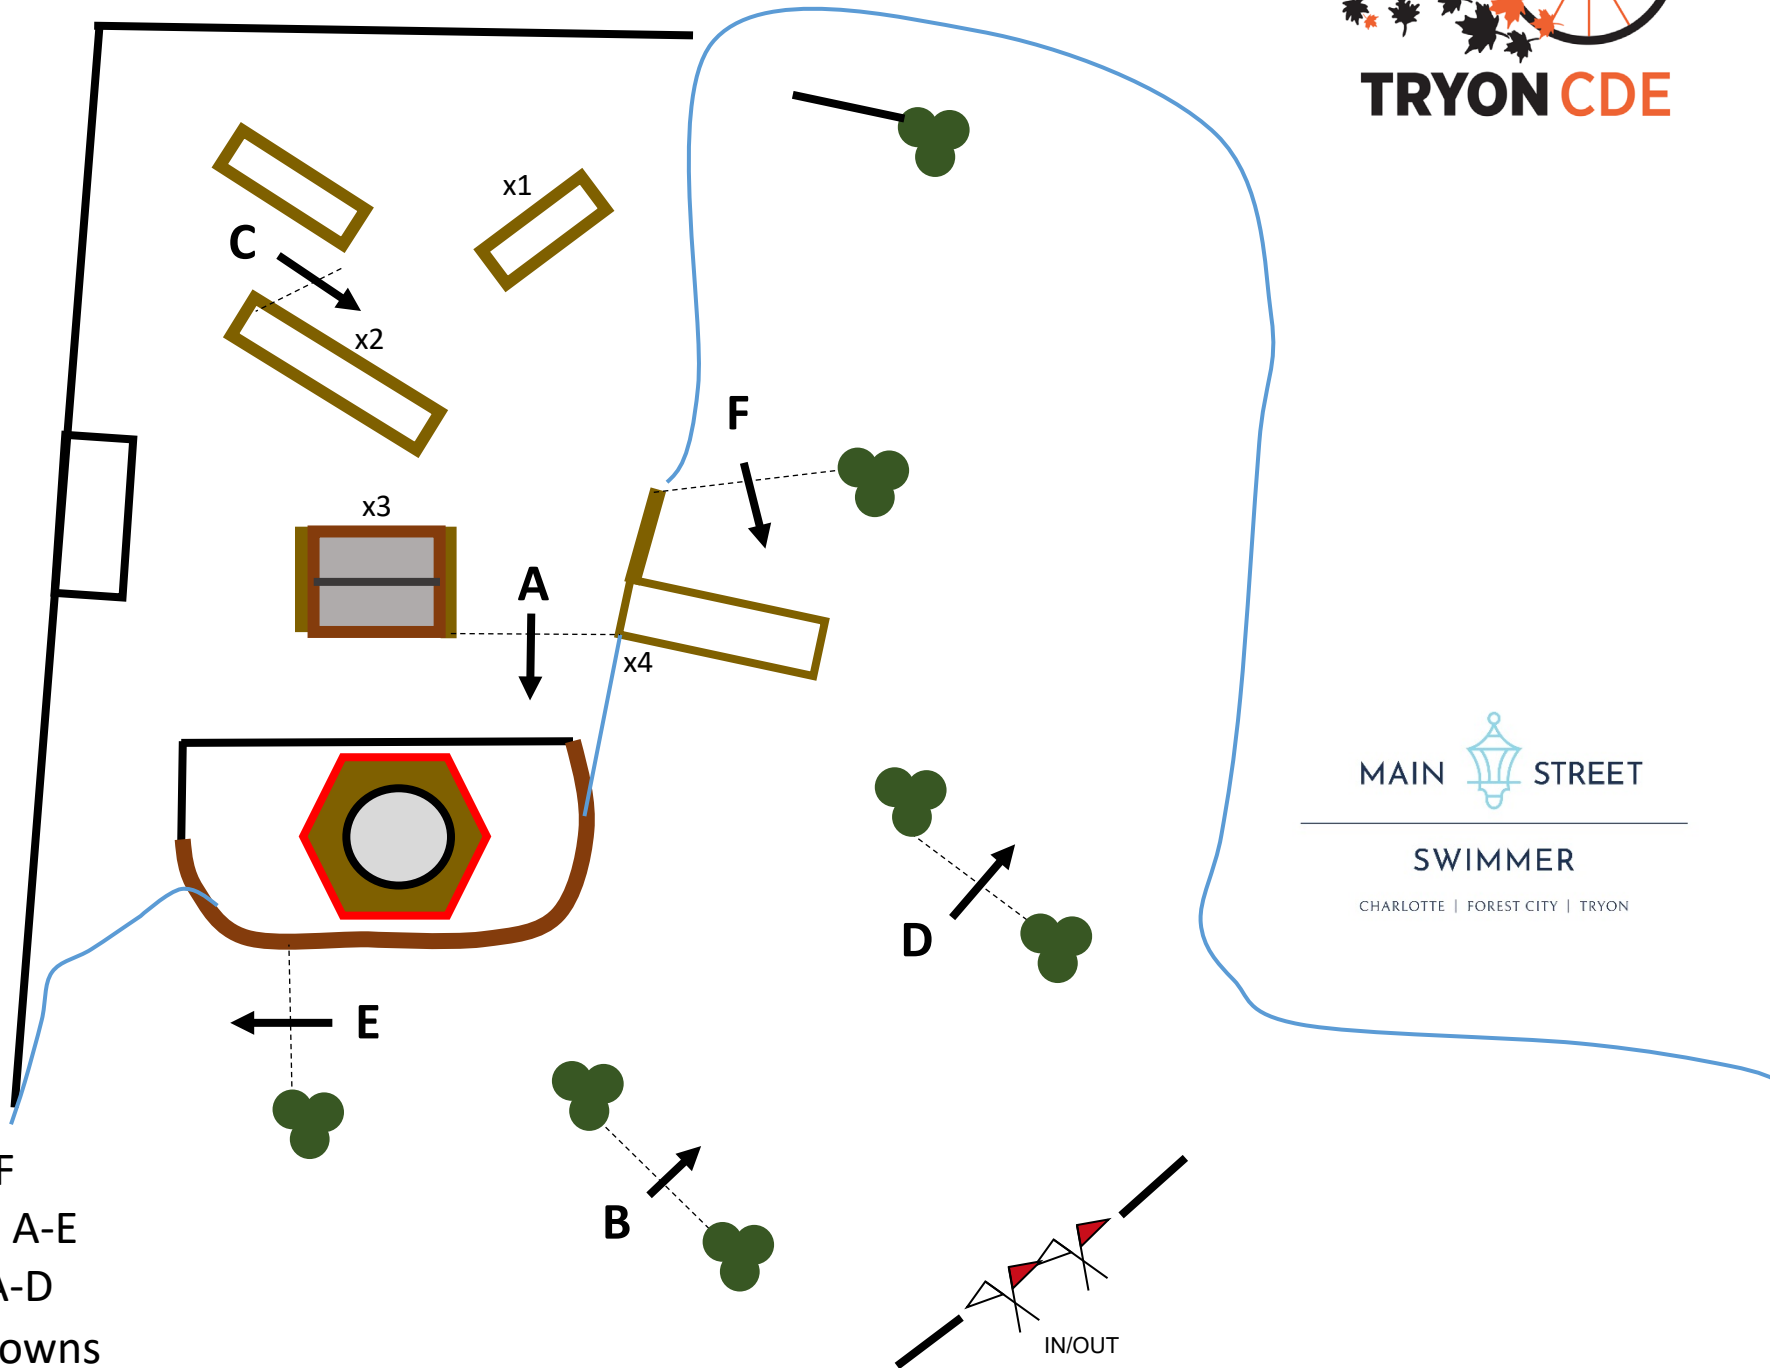

TRYON CDE 2021

SECTION B

Preliminary

DISTANCE 6,645m

MAIN STREET

SWIMMER

CHARLOTTE | FOREST CITY | TRYON

Weboth Bridge

Obstacle 1

MAIN  STREET

SWIMMER

CHARLOTTE | FOREST CITY | TRYON

Advanced A-F
Intermediate A-E
Preliminary A-D

X - 2 knock-downs

Mill Spring Hollow

Obstacle 2

Advanced A-F
Intermediate A-E
Preliminary A-D
X - 5 knock-downs

Main Street Swimmer Beach

Obstacle 3

MAIN  STREET

SWIMMER

CHARLOTTE | FOREST CITY | TRYON

Advanced A-F
Intermediate A-E
Preliminary A-D
X - 4 knock-downs

The Essential Hills

Obstacle 4

Advanced A-F
Intermediate A-E
X- 5 knock-downs

GLINKOWSKI
since 1956

The Cleghorn Green

OBSTACLE 5

Advanced A-F
Intermediate A-E
Preliminary A-D
X - 3 knock-downs

MAIN  STREET