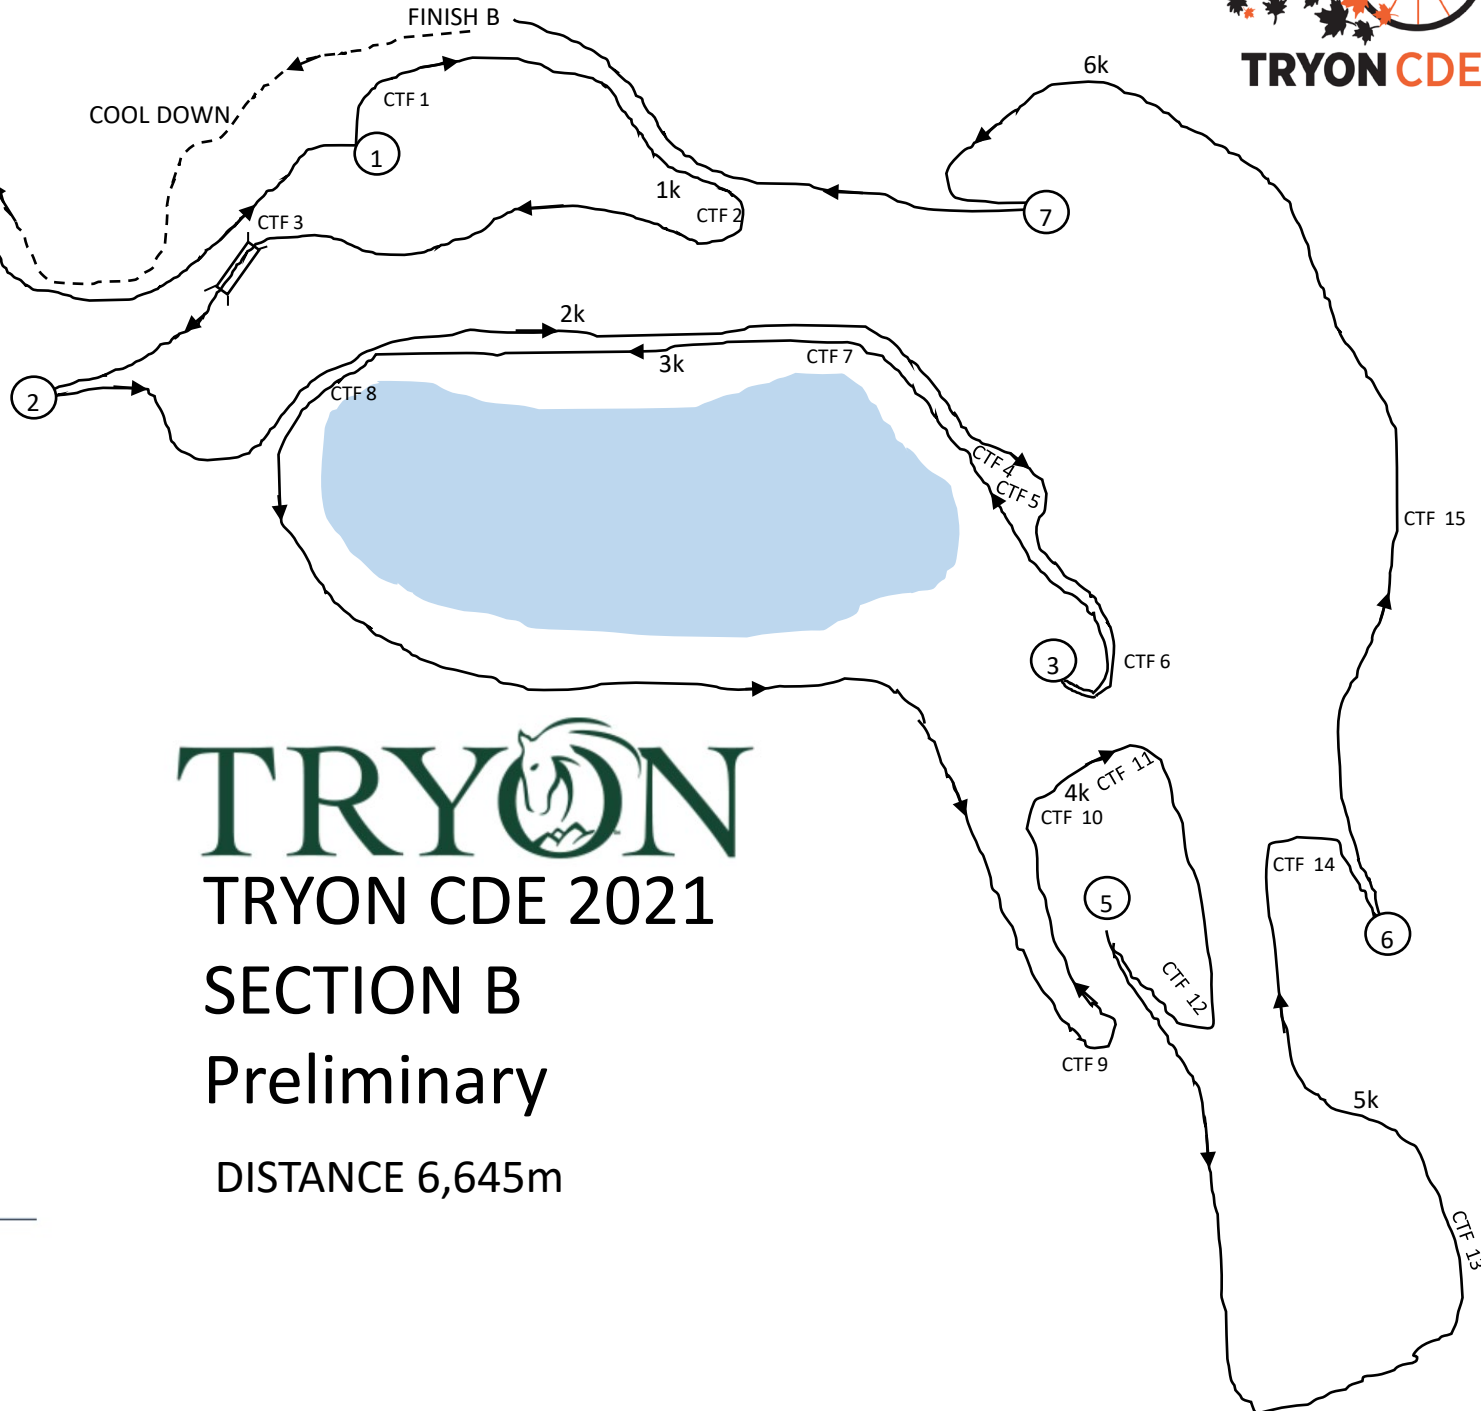

TRYON CDE 2021
SECTION B
Advanced & Intermediate

ADVANCED DISTANCE 7,345m
 INTERMEDIATE DISTANCE 7,150

SWIMMER

CONTROLLED WARM-UP VET

START B

FINISH B

COOL DOWN

TRYON CDE

TRYON CDE 2021

SECTION B

Preliminary

DISTANCE 6,645m

MAIN STREET

SWIMMER

CHARLOTTE | FOREST CITY | TRYON

Weboth Bridge