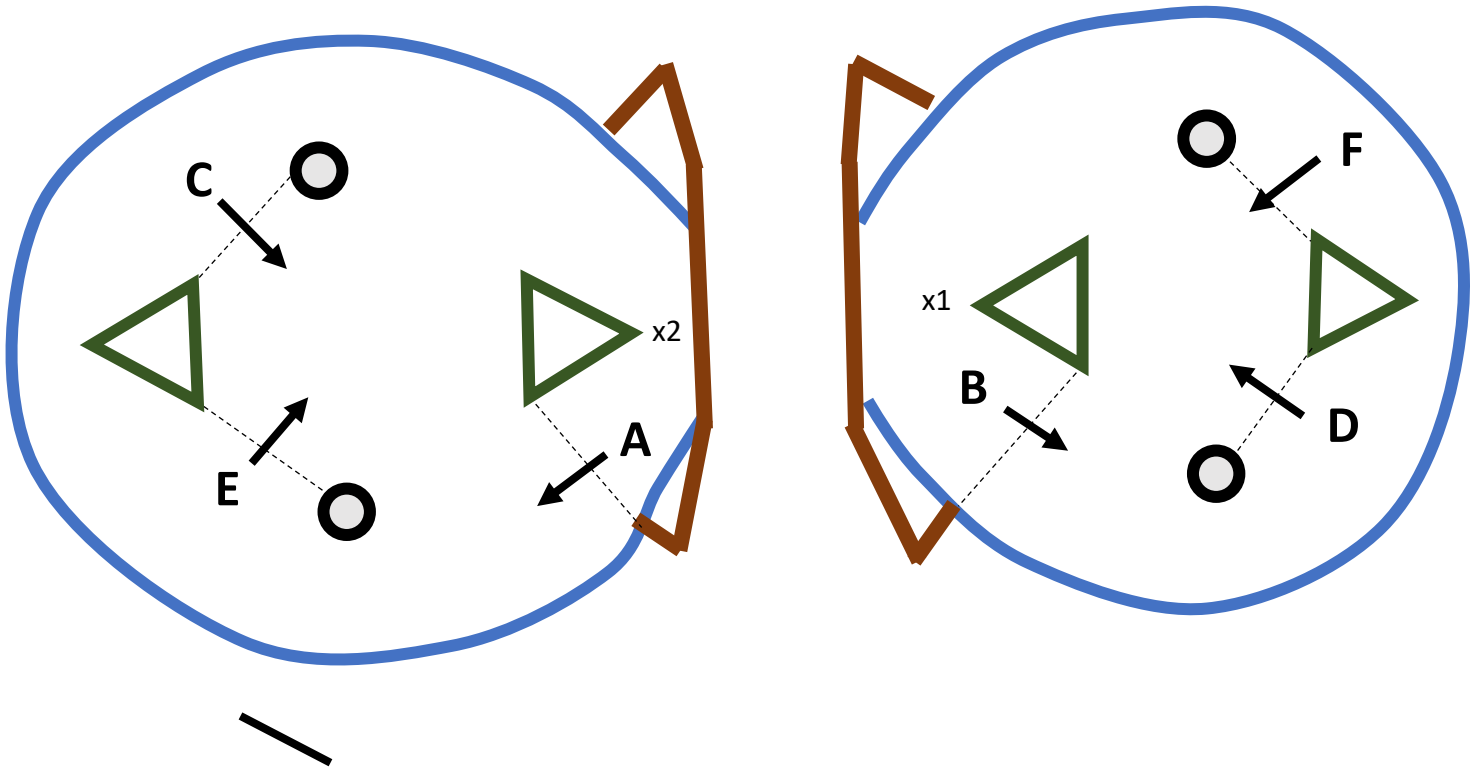

TRYON CDE 2021

SECTION B

Preliminary

DISTANCE 6,645m

MAIN STREET

SWIMMER

CHARLOTTE | FOREST CITY | TRYON

Weboth Bridge

Obstacle 1

MAIN  STREET

SWIMMER

CHARLOTTE | FOREST CITY | TRYON

Advanced A-F
Intermediate A-E
Preliminary A-D

X - 2 knock-downs

Mill Spring Hollow

Obstacle 2