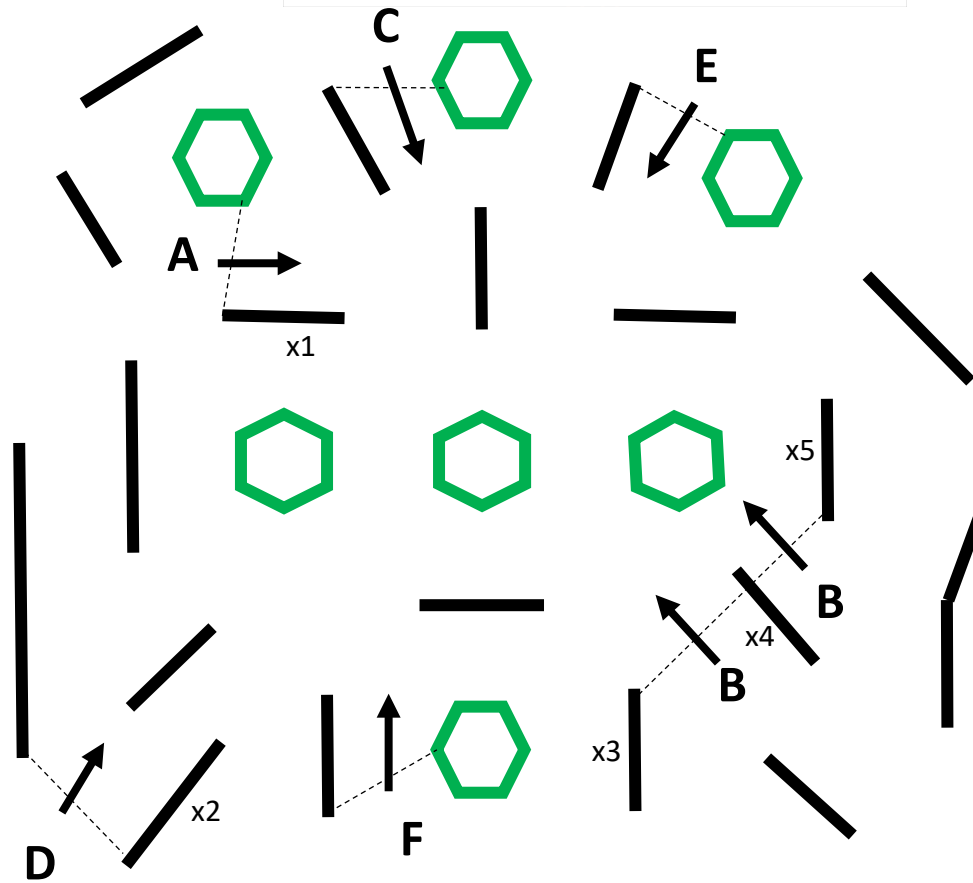

Obstacle 1

MAIN  STREET

SWIMMER

CHARLOTTE | FOREST CITY | TRYON

Advanced A-F
Intermediate A-E
Preliminary A-D

X - 2 knock-downs

Mill Spring Hollow

Obstacle 2