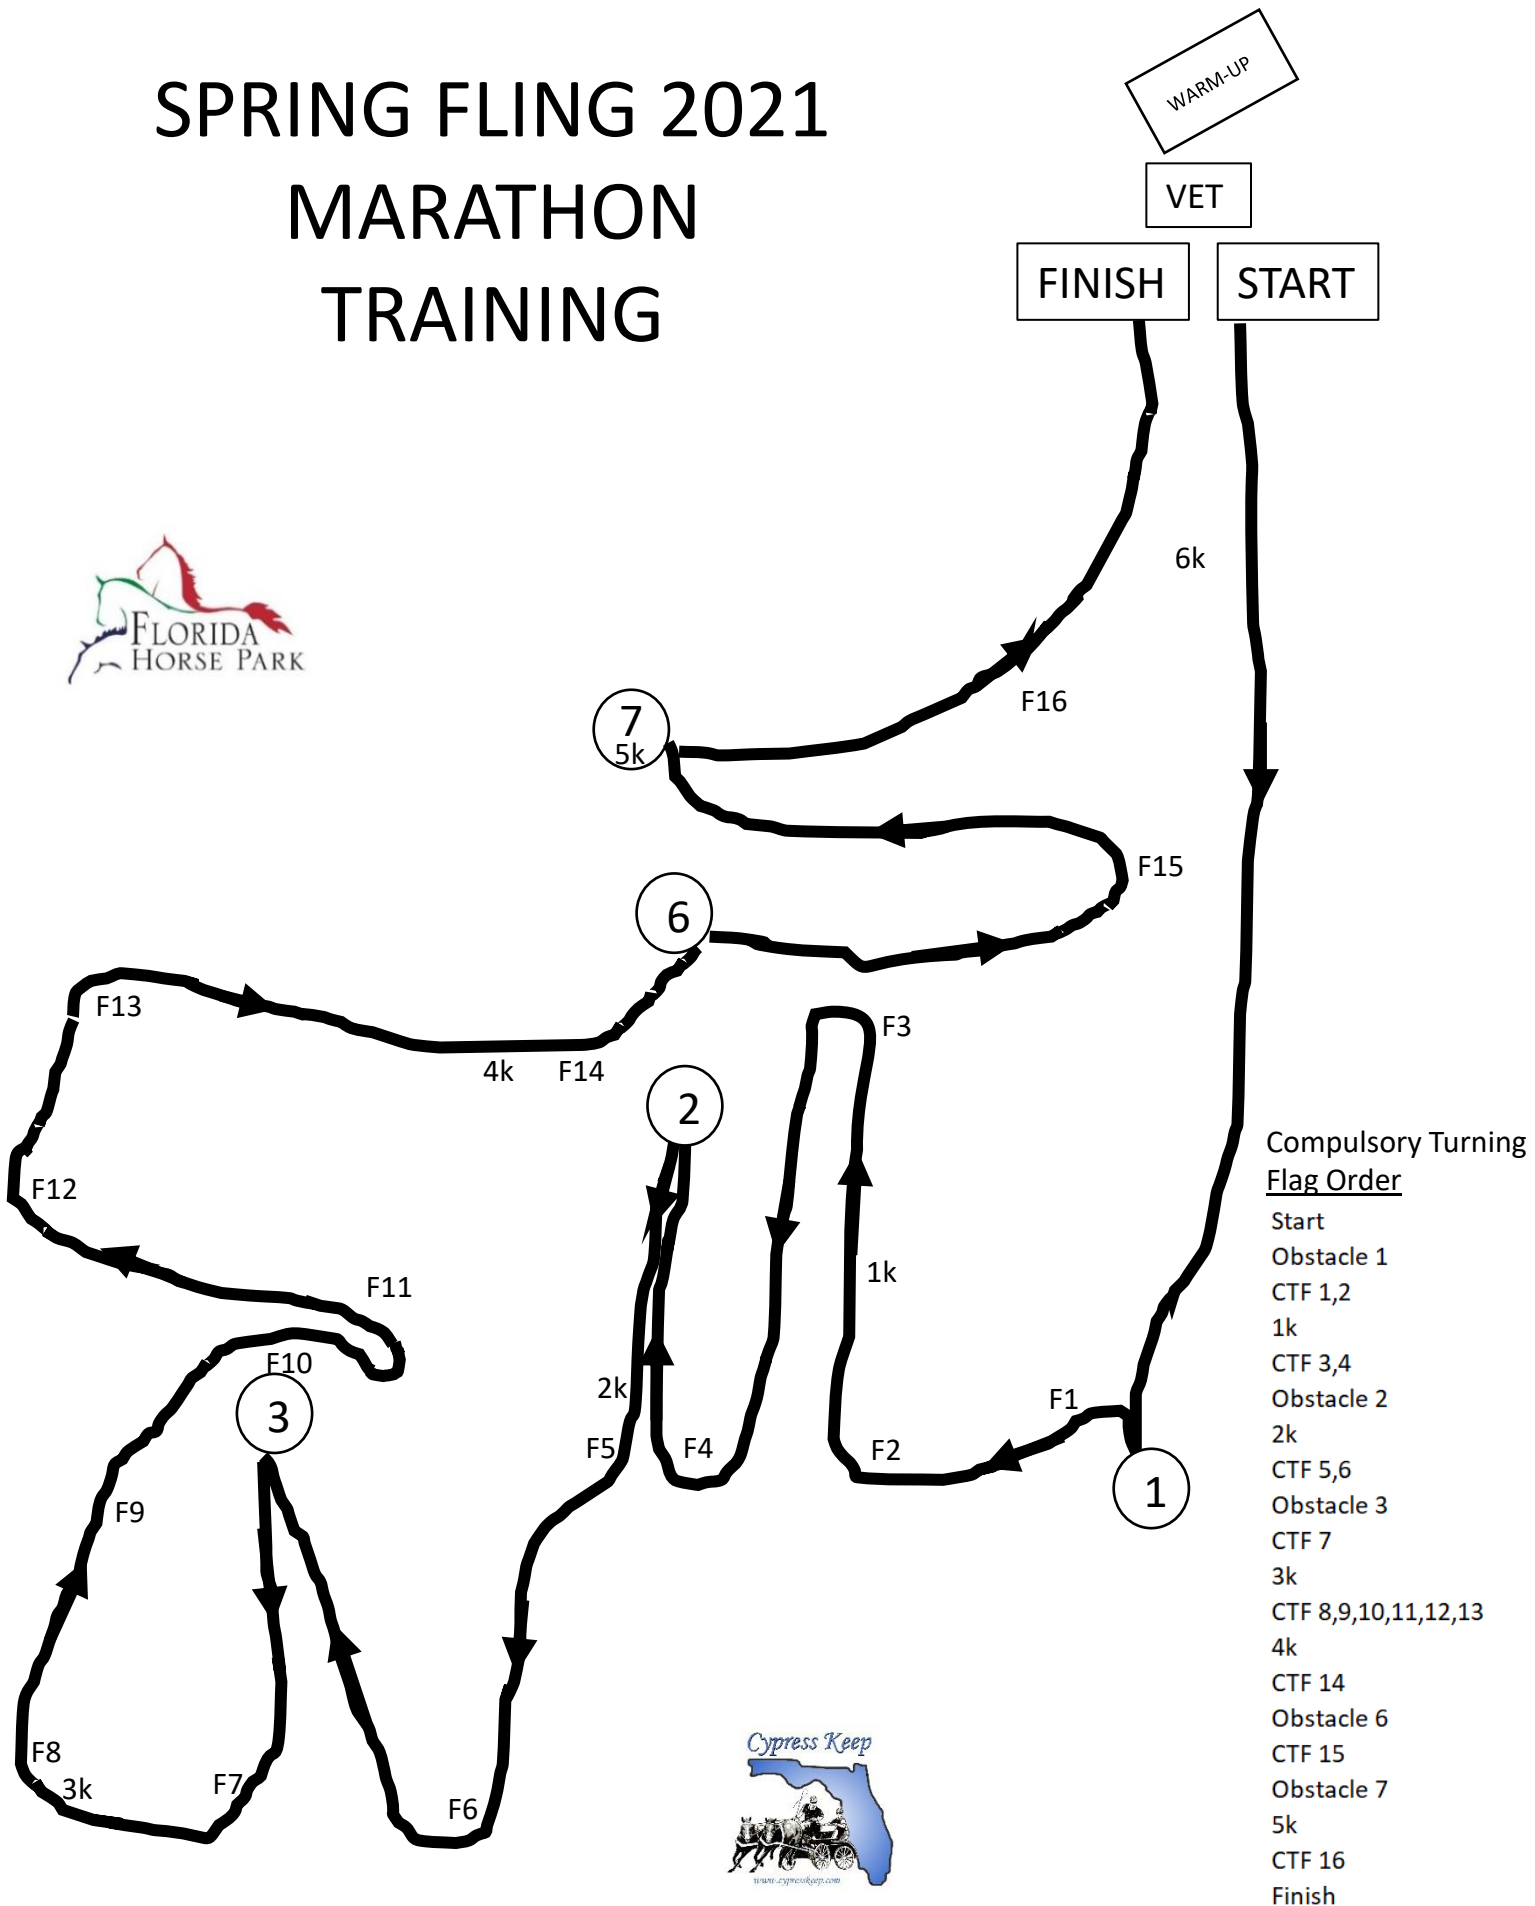

# SPRING FLING 2021 MARATHON PRELIMINARY

Compulsory Turning  
Flag Order

- Start
- Obstacle 1
- CTF 1,2
- 1k
- CTF 3,4
- Obstacle 2
- 2k
- CTF 5,6
- Obstacle 3
- CTF 7
- 3k
- CTF 8,9,10,11,12
- Obstacle 5
- 4k
- CTF 13,14
- Obstacle 6
- CTF 15
- 5k
- Obstacle 7
- Finish

# SPRING FLING 2021 MARATHON TRAINING

**Compulsory Turning  
Flag Order**

- Start
- Obstacle 1
- CTF 1,2
- 1k
- CTF 3,4
- Obstacle 2
- 2k
- CTF 5,6
- Obstacle 3
- CTF 7
- 3k
- CTF 8,9,10,11,12,13
- 4k
- CTF 14
- Obstacle 6
- CTF 15
- Obstacle 7
- 5k
- CTF 16
- Finish

# Compulsory Turning Flag Order

Advanced	Intermediate
Start	Start
Obstacle 1	Obstacle 1
CTF 1,2	CTF 1,2
1k	1k
CTF 3,4	CTF 3,4
Obstacle 2	Obstacle 2
2k	2k
CTF 5,6	CTF 5,6
Obstacle 3	Obstacle 3
3k	CTF 7
CTF 7	3k
CTF 8,9,10	CTF 8,9,10
Obstacle 4	Obstacle 4
4k	CTF 11
CTF 11,12	4k
Obstacle 5	CTF 12
CTF 13	Obstacle 5
5k	CTF 13
CTF 14	5k
Obstacle 6	CTF 14
CTF 15	Obstacle 6
6k	CTF 15
Obstacle 7	Obstacle 7
CTF 16	6k
Finish	CTF 16
	Finish