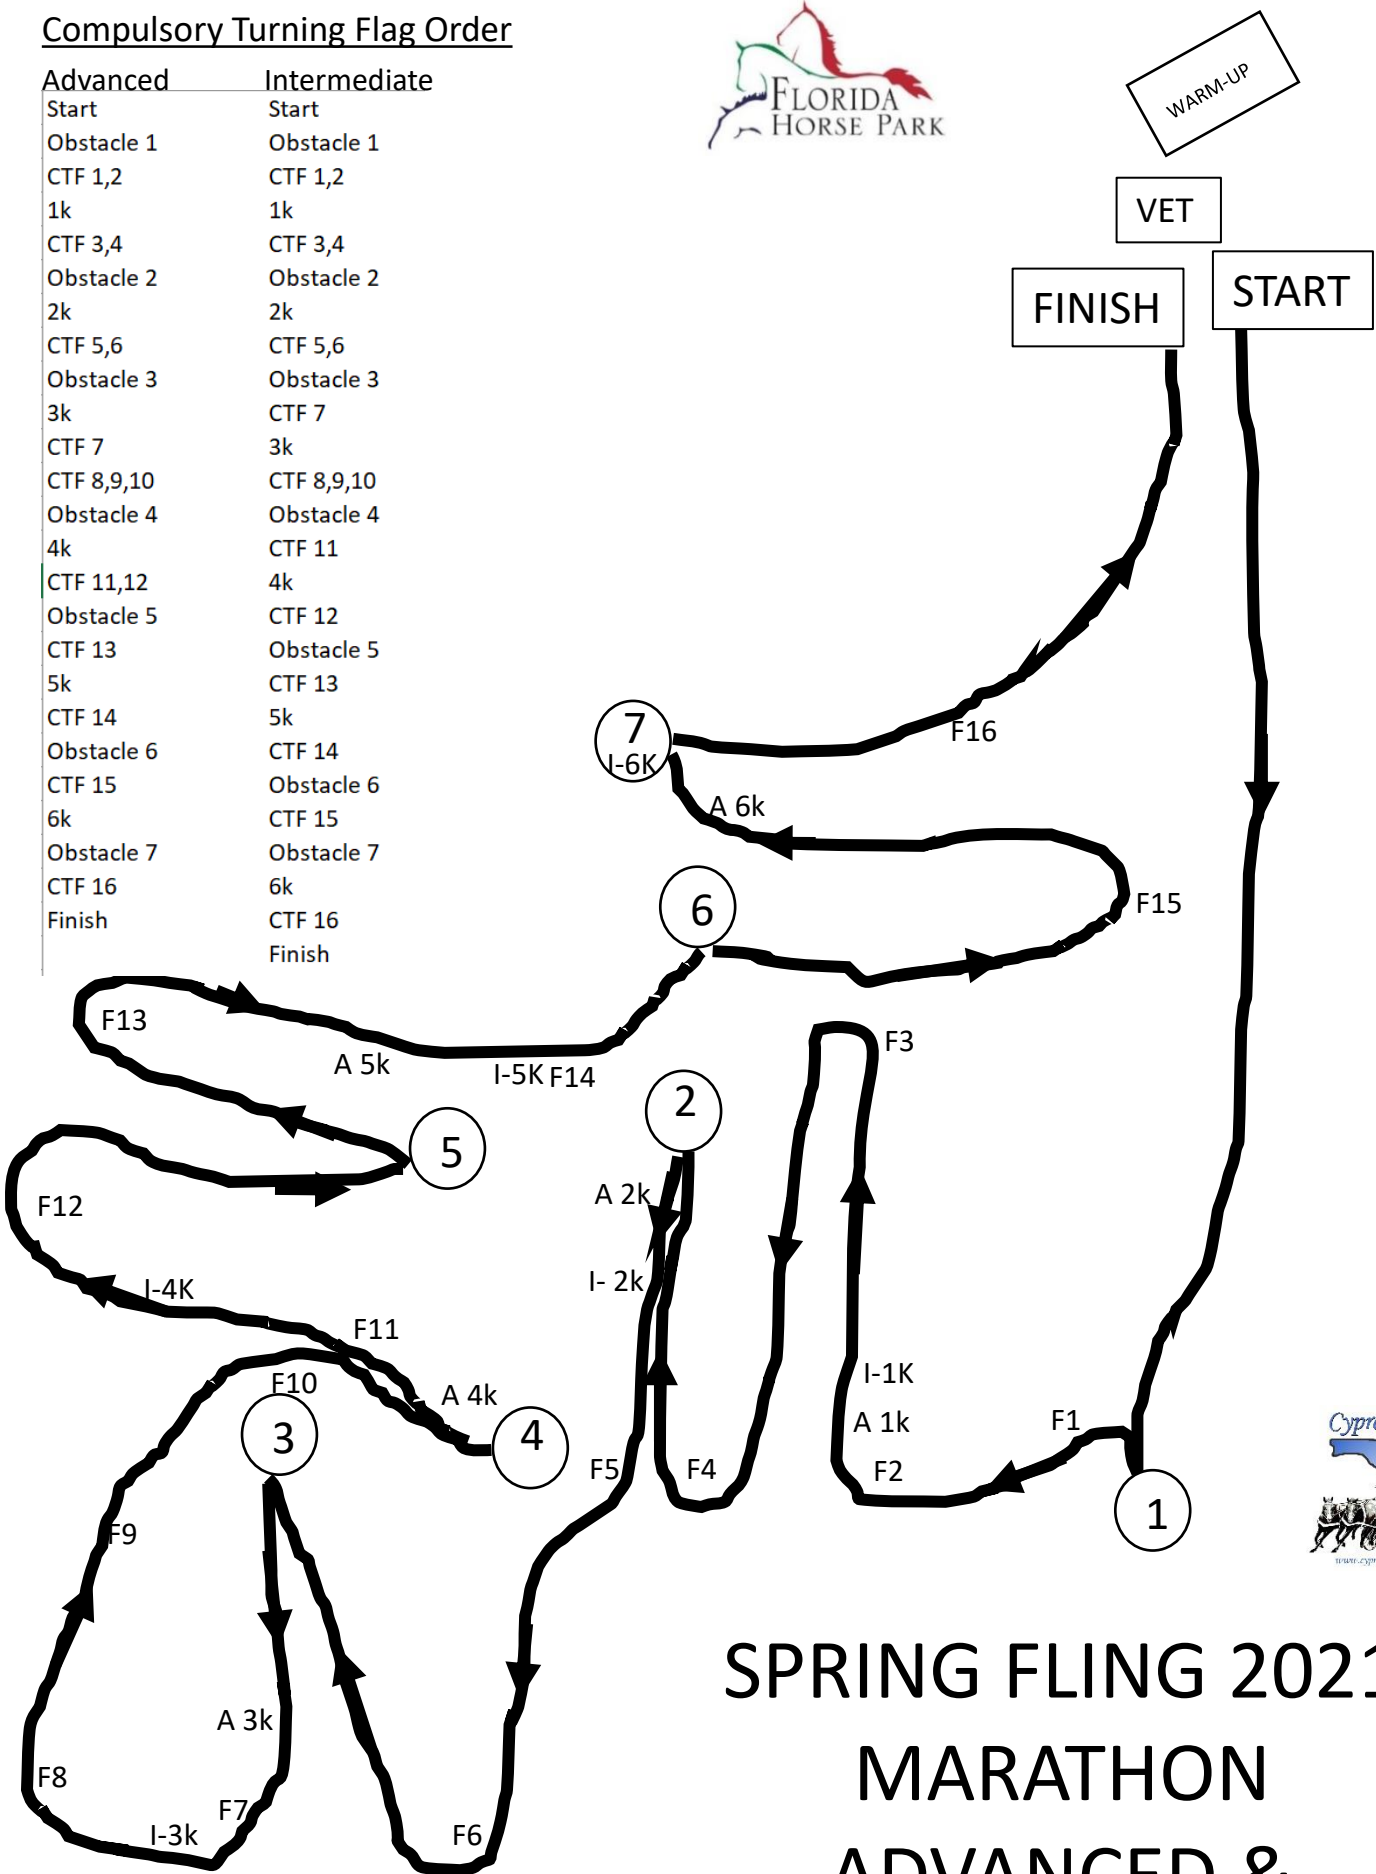

Compulsory Turning Flag Order

Advanced	Intermediate
Start	Start
Obstacle 1	Obstacle 1
CTF 1,2	CTF 1,2
1k	1k
CTF 3,4	CTF 3,4
Obstacle 2	Obstacle 2
2k	2k
CTF 5,6	CTF 5,6
Obstacle 3	Obstacle 3
3k	CTF 7
CTF 7	3k
CTF 8,9,10	CTF 8,9,10
Obstacle 4	Obstacle 4
4k	CTF 11
CTF 11,12	4k
Obstacle 5	CTF 12
CTF 13	Obstacle 5
5k	CTF 13
CTF 14	5k
Obstacle 6	CTF 14
CTF 15	Obstacle 6
6k	CTF 15
Obstacle 7	Obstacle 7
CTF 16	6k
Finish	CTF 16
	Finish

SPRING FLING 2021 MARATHON ADVANCED & INTERMEDIATE