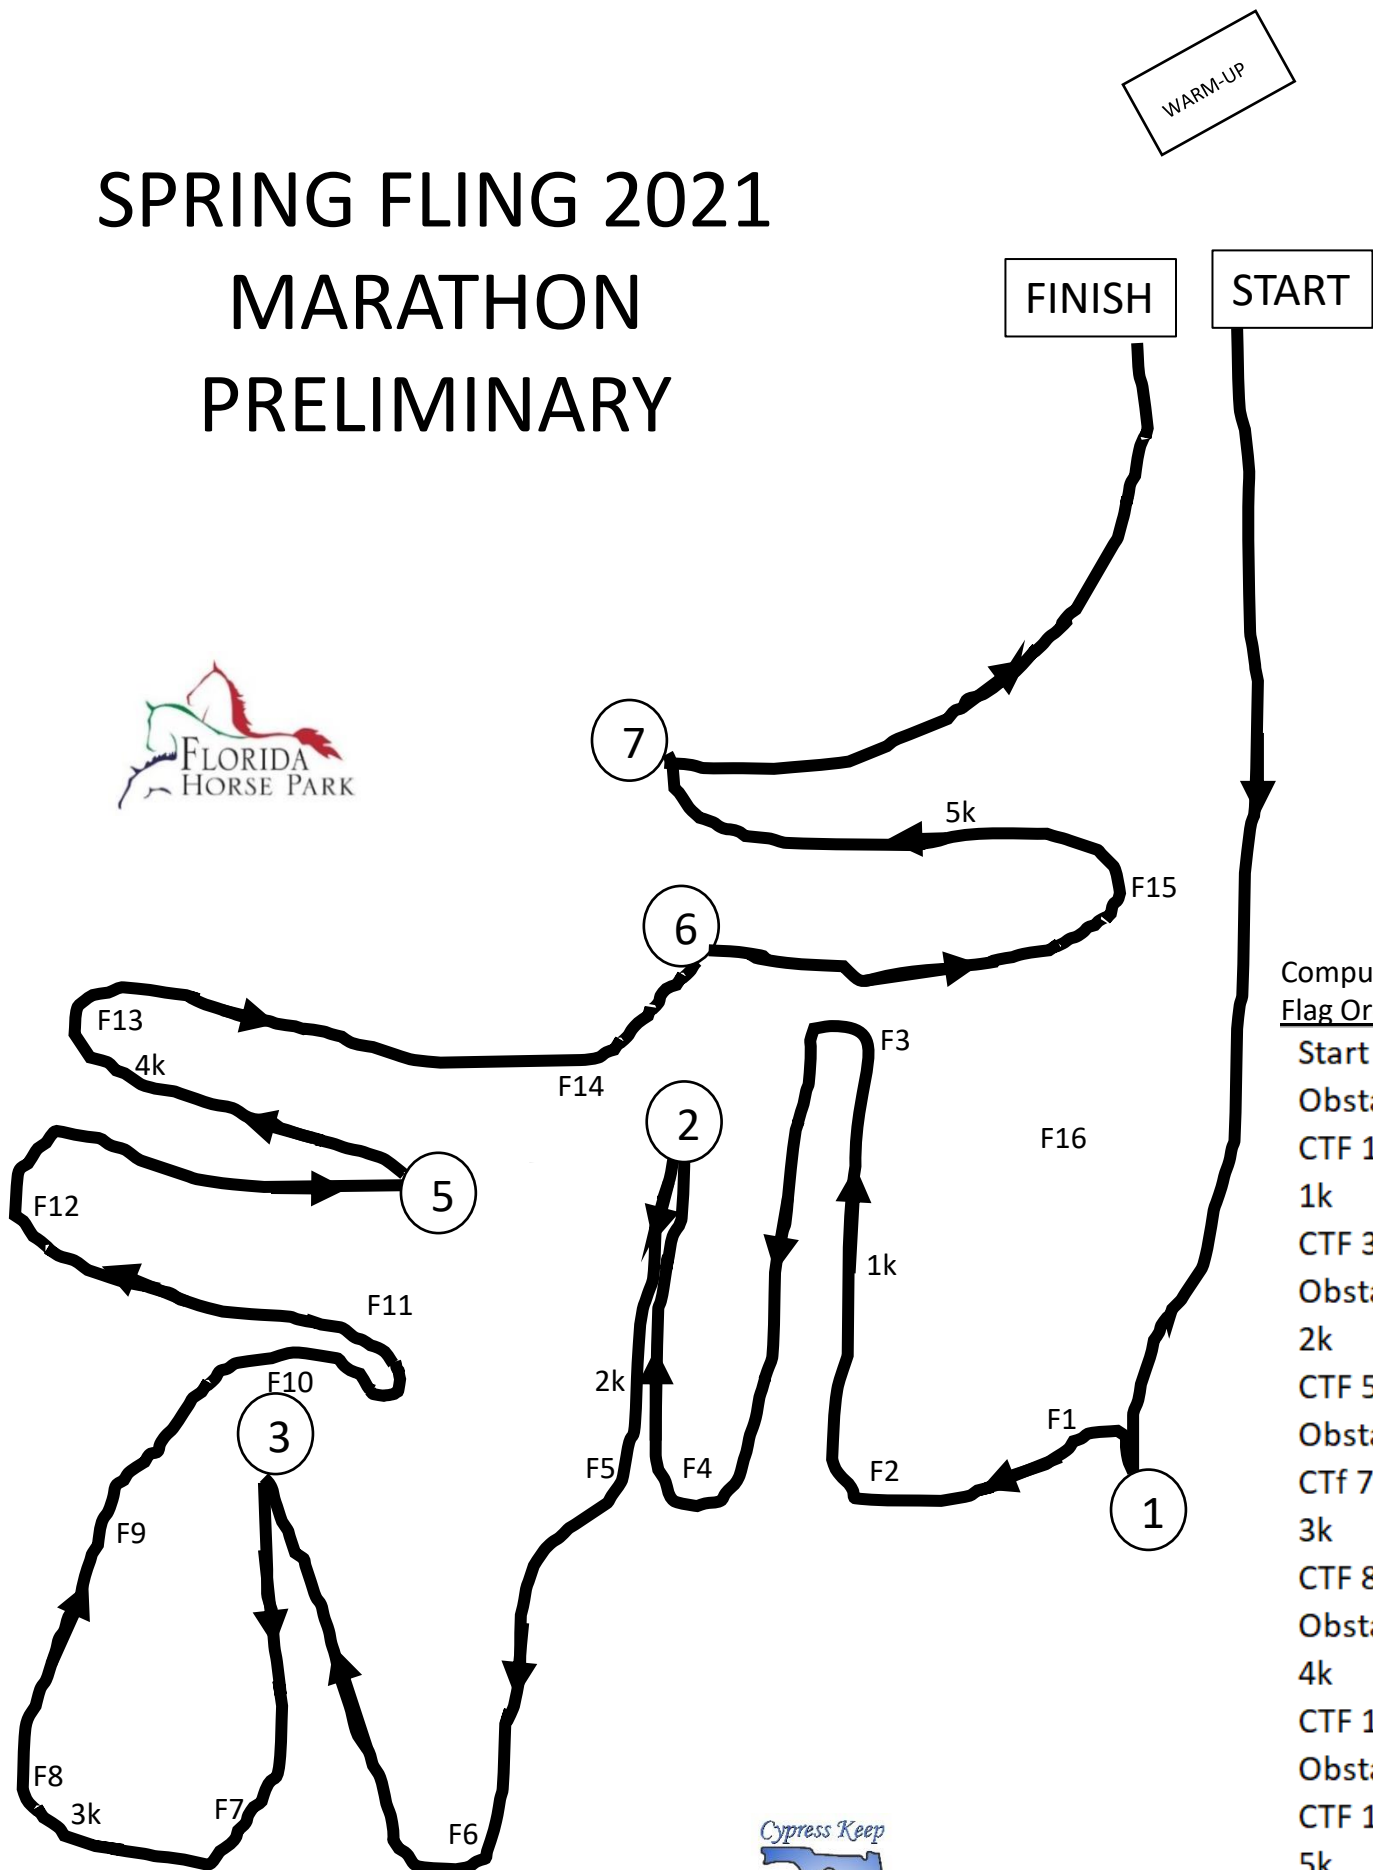

# SPRING FLING 2021 MARATHON PRELIMINARY

Compulsory Turning  
Flag Order

- Start
- Obstacle 1
- CTF 1,2
- 1k
- CTF 3,4
- Obstacle 2
- 2k
- CTF 5,6
- Obstacle 3
- CTF 7
- 3k
- CTF 8,9,10,11,12
- Obstacle 5
- 4k
- CTF 13,14
- Obstacle 6
- CTF 15
- 5k
- Obstacle 7
- Finish

# SPRING FLING 2021 MARATHON TRAINING

**Compulsory Turning  
Flag Order**

- Start
- Obstacle 1
- CTF 1,2
- 1k
- CTF 3,4
- Obstacle 2
- 2k
- CTF 5,6
- Obstacle 3
- CTF 7
- 3k
- CTF 8,9,10,11,12,13
- 4k
- CTF 14
- Obstacle 6
- CTF 15
- Obstacle 7
- 5k
- CTF 16
- Finish

# Compulsory Turning Flag Order

Advanced	Intermediate
Start	Start
Obstacle 1	Obstacle 1
CTF 1,2	CTF 1,2
1k	1k
CTF 3,4	CTF 3,4
Obstacle 2	Obstacle 2
2k	2k
CTF 5,6	CTF 5,6
Obstacle 3	Obstacle 3
3k	CTF 7
CTF 7	3k
CTF 8,9,10	CTF 8,9,10
Obstacle 4	Obstacle 4
4k	CTF 11
CTF 11,12	4k
Obstacle 5	CTF 12
CTF 13	Obstacle 5
5k	CTF 13
CTF 14	5k
Obstacle 6	CTF 14
CTF 15	Obstacle 6
6k	CTF 15
Obstacle 7	Obstacle 7
CTF 16	6k
Finish	CTF 16
	Finish